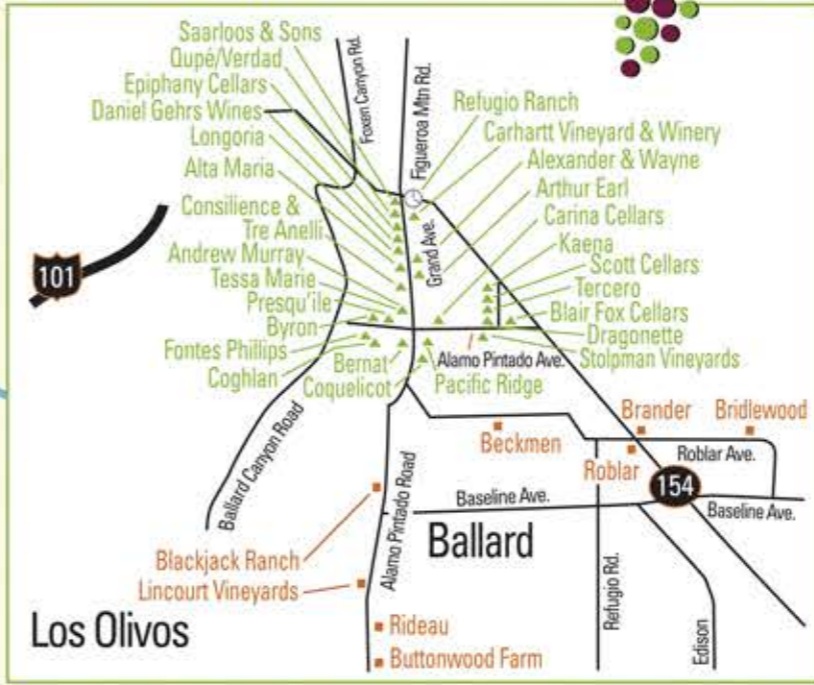

# Santa Barbara County Wineries

■ = Vineyard Tasting Room

▲ = Town/Village Tasting Room

🕒 = By Appointment

★ = Retail - Wine Bar

## WINERIES & VINEYARDS OF SANTA BARBARA COUNTY

Scale: Approx. 1" = 5 Miles